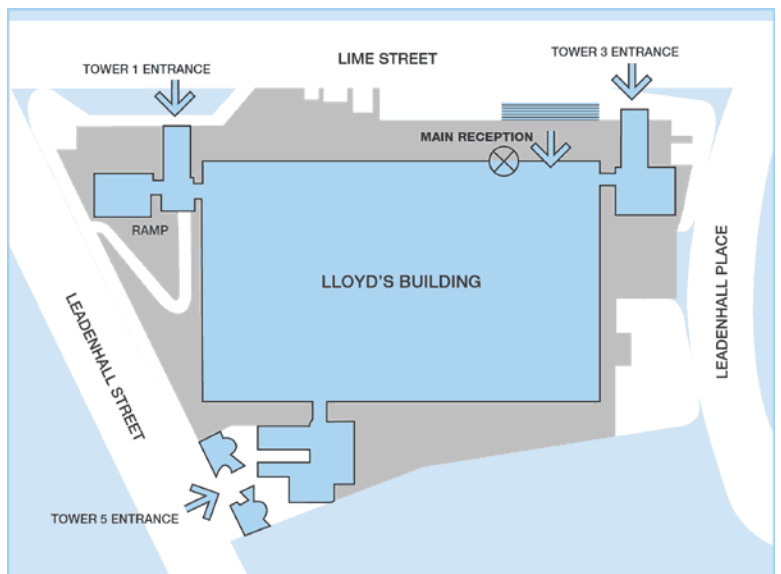

One Lime Street  
London  
EC3M 7HA  
UK

Switchboard  
+44 (0)20 7327 1000

**London underground and main line stations**

- Bank (Northern line, Central line, Docklands Light Railway, Waterloo & City line)
- Liverpool Street (Central line, Circle line, Metropolitan lines, Hammersmith & City line and main line services)
- Monument (Circle line, District line)
- Fenchurch Street (main line services)